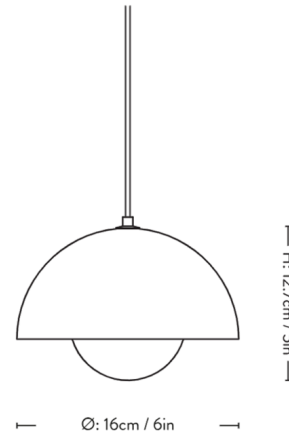

Lightology

lightology.com
866-954-4489
04-25-26

Project: _____

Company: _____

Location: _____ Fixture Type: _____

SPEC #: **TRA1302426**

Approved On: _____ Approved By: _____

Flowerpot VP10 Pendant By &Tradition

Description

The Flowerpot VP10 Pendant features a fascinating design that exudes modern simplicity while celebrating vintage style. Two hemispheres crafted out of steel face each other to create a stylish profile. Hang a single Flowerpot over a side table, or suspend a dazzling cluster to illuminate a living room.

Shown in matte white

Specifications

COLOR	N/A
BODY FINISH	Matte White
WATTAGE	5W
DIMMER	Standard 120V
DIMENSIONS	6.299"W x 5"H
BULB NOT INCLUDED	1 x JCD/G9/5W/120V LED
COUNTRY OF ORIGIN	China

CLICK TO VIEW PRODUCT