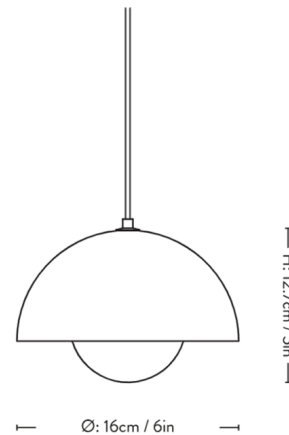

By &Tradition

Description

The Flowerpot VP10 Pendant features a fascinating design that exudes modern simplicity while celebrating vintage style. Two hemispheres crafted out of steel face each other to create a stylish profile. Hang a single Flowerpot over a side table, or suspend a dazzling cluster to illuminate a living room.

Shown in matte white

Specifications

COLOR	N/A
BODY FINISH	Matte White
WATTAGE	5W
DIMMER	Standard 120V
DIMENSIONS	6.299"W x 5"H
BULB NOT INCLUDED	1 x JCD/G9/5W/120V LED
COUNTRY OF ORIGIN	China

CLICK TO VIEW PRODUCT