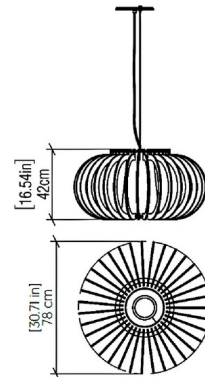

Description

The Stecche Di Legno 1489 Pendant adds a decorative look to your interior space. The low, circular shaped, Natural Wood Veneer slatted body surrounding an inner bell shaped, cotton diffuser that casts warm shadows of light across your room.

Shown in american walnut / white

Specifications

COLOR White
BODY FINISH American Walnut
WATTAGE 25W
DIMMER Standard 120V
DIMENSIONS 30.71"W x 16.54"H
BULB NOT INCLUDED 1 x A19/Medium (E26)/25W/120V LED

Technical Information

PRODUCT DIMENSIONS Adjustable Cable Length: 120"

CLICK TO VIEW PRODUCT

Notes: