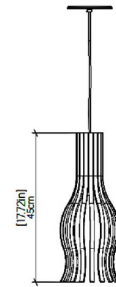

CLICK TO VIEW PRODUCT

Notes: