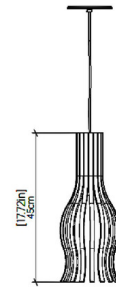

By Accord Iluminacao

Description

The Balloon 1490 Pendant adds a decorative look to your interior space. The organic shaped, Natural Wood Veneer slatted body surrounding an inner cotton diffuser that casts warm shadows of light across your room.

Shown in american walnut / white

Specifications

COLOR White
BODY FINISH American Walnut
WATTAGE 25W
DIMMER Standard 120V
DIMENSIONS 7.09"W x 17.72"H
BULB NOT INCLUDED 1 x A19/Medium (E26)/25W/120V LED

Technical Information

PRODUCT DIMENSIONS Adjustable Cable Length: 120"

CLICK TO VIEW PRODUCT

Notes: