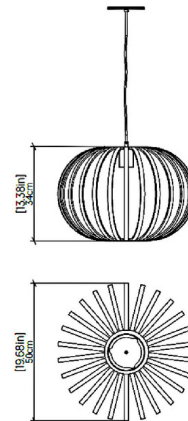

Lightology

lightology.com
866-954-4489
04-24-26

Project: _____

Company: _____

Location: _____ Fixture Type: _____

SPEC #: **ACO1302462**

Approved On: _____ Approved By: _____

Balloon Glass Pendant

By Accord Iluminacao

Description

The Balloon Glass Pendant adds a decorative look to your interior space. The circular shaped, Natural Wood Veneer slatted body surrounding an inner glass diffuser that casts warm shadows of light across your room.

Shown in louro freijo / white

Specifications

COLOR White
BODY FINISH Louro Freijo
WATTAGE 25W
DIMMER Standard 120V
DIMENSIONS 19.68"W x 13.38"H
BULB NOT INCLUDED 1 x A19/Medium (E26)/25W/120V LED

Technical Information

PRODUCT DIMENSIONS Adjustable Cable Lengths: 120"

CLICK TO VIEW PRODUCT

Notes: