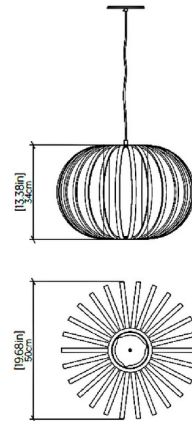

Lightology

lightology.com
866-954-4489
06-30-26

Project: _____

Company: _____

Location: _____ Fixture Type: _____

SPEC #: **ACO1302472**

Approved On: _____ Approved By: _____

Balloon 1494 Pendant

By Accord Iluminacao

Description

The Balloon 1494 Pendant brings warmth and character to your interior space. Its rounded silhouette features a natural wood veneer slatted frame that gracefully surrounds an inner cotton diffuser, creating a soft, ambient glow while casting beautiful patterns of light and shadow throughout your room.

Shown in maple / white

Specifications

COLOR White
BODY FINISH Maple
WATTAGE 25W
DIMMER Standard 120V
DIMENSIONS 19.68"W x 13.38"H
BULB NOT INCLUDED 1 x A19/Medium (E26)/25W/120V LED

Technical Information

PRODUCT DIMENSIONS Adjustable Cable Lengths: 120"

CLICK TO VIEW PRODUCT

Notes: