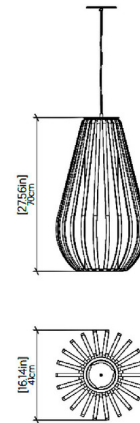

Lightology

lightology.com
866-954-4489
04-24-26

Project: _____

Company: _____

Location: _____ Fixture Type: _____

SPEC #: **ACO1302481**

Approved On: _____ Approved By: _____

Balloon 1495 Pendant

By Accord Iluminacao

Description

The Balloon 1495 Pendant adds a decorative look to your interior space. The teardrop shaped, Natural Wood Veneer slatted body surrounding a cylindrical cotton diffuser that casts warm shadows of light across your room.

Specifications

COLOR White
BODY FINISH Sand
WATTAGE 25W
DIMMER Standard 120V
DIMENSIONS 16.14"W x 27.56"H
BULB NOT INCLUDED 1 x A19/Medium (E26)/25W/120V LED

Technical Information

PRODUCT DIMENSIONS Adjustable Cable Length: 120"

Shown in sand / white

CLICK TO VIEW PRODUCT

Notes: