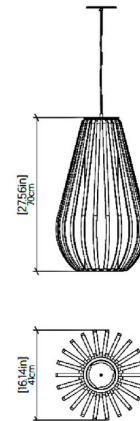

## Balloon 1495 Pendant

By Accord Iluminacao

### Description

The Balloon 1495 Pendant brings a distinctive decorative element to your interior space. Its elegant teardrop-shaped silhouette is crafted from natural wood veneer slats that encase a cylindrical cotton diffuser, softly filtering light to create a warm ambiance and captivating patterns of light and shadow throughout your room.

### Specifications

COLOR . . . . . White  
BODY FINISH . . . . . Sand  
WATTAGE . . . . . 25W  
DIMMER . . . . . Standard 120V  
DIMENSIONS . . . . . 16.14"W x 27.56"H  
BULB NOT INCLUDED . . . . . 1 x A19/Medium (E26)/25W/120V LED

### Technical Information

PRODUCT DIMENSIONS . . . . . Adjustable Cable Length: 120"

Shown in sand / white

CLICK TO VIEW PRODUCT

Notes: