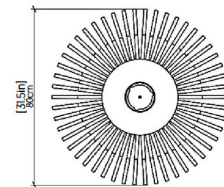

Specifications

COLOR White
BODY FINISH Charcoal
WATTAGE 25W
DIMMER Standard 120V
DIMENSIONS 31.5"W x 9.65"H
BULB NOT INCLUDED 1 x A19/Medium (E26)/25W/120V LED

Technical Information

PRODUCT DIMENSIONS Adjustable Cable Length: 120"

Notes:

Shown in charcoal / white

CLICK TO VIEW PRODUCT