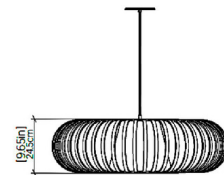

Specifications

COLOR White
BODY FINISH Charcoal
WATTAGE 25W
DIMMER Standard 120V
DIMENSIONS 31.5"W x 9.65"H
BULB NOT INCLUDED 1 x A19/Medium (E26)/25W/120V LED

Technical Information

PRODUCT DIMENSIONS Adjustable Cable Length: 120"

Notes:

Shown in charcoal / white

CLICK TO VIEW PRODUCT