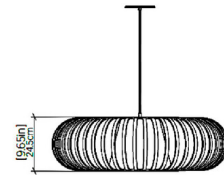

Specifications

COLOR White
BODY FINISH Charcoal
WATTAGE 25W
DIMMER Standard 120V
DIMENSIONS 31.5"W x 9.65"H
BULB NOT INCLUDED 1 x A19/Medium (E26)/25W/120V LED

Technical Information

PRODUCT DIMENSIONS Adjustable Cable Length: 120"

Notes:

Shown in charcoal / white

CLICK TO VIEW PRODUCT