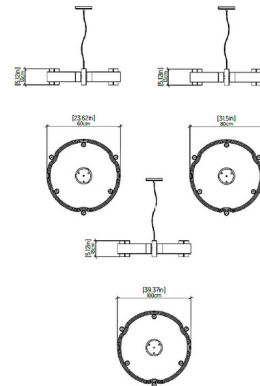

### Specifications

COLOR . . . . .	N/A
BODY FINISH . . . . .	Gold
WATTAGE . . . . .	60W
DIMMER . . . . .	Standard 120V
DIMENSIONS . . . . .	23.62"W x 5.12"H
BULB NOT INCLUDED . . . . .	12 x MR11/GU10/5W/120V LED

### Technical Information

PRODUCT DIMENSIONS . . . . . Adjustable Cable Lengths: 120"

Notes:

Shown in gold

CLICK TO VIEW PRODUCT