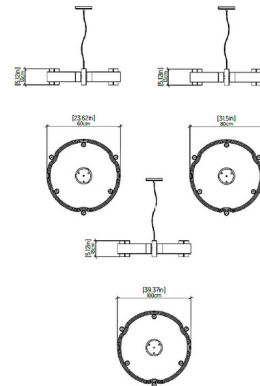

CLICK TO VIEW PRODUCT