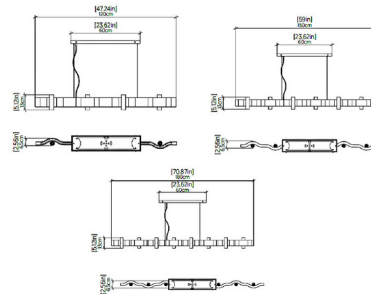

Shown in cappuccino

Specifications

COLOR	N/A
BODY FINISH	Cappuccino
WATTAGE	40W
DIMMER	Standard 120V
DIMENSIONS	47.24"L x 2.56"W x 5.12"H
BULB NOT INCLUDED	8 x MR11/GU10/5W/120V LED

Technical Information

PRODUCT DIMENSIONS	Adjustable Cable Length: 120"
--------------------	-------------------------------

CLICK TO VIEW PRODUCT

Notes: