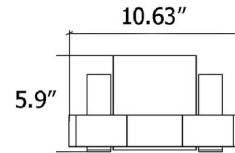

Shown in charcoal

Specifications

COLOR	N/A
BODY FINISH	Charcoal
WATTAGE	20W
DIMMER	Standard 120V
DIMENSIONS	10.63"W x 5.9"H x 3.74"D
BULB NOT INCLUDED	2 x B10/Candelabra (E12)/10W/120V LED

CLICK TO VIEW PRODUCT