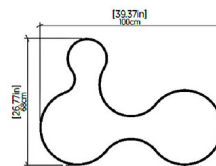

Shown in gold / white acrylic

Specifications

COLOR	White Acrylic
BODY FINISH	Gold
WATTAGE	56W
DIMMER	Low Voltage Electronic
DIMENSIONS	31.5"L x 21.65"W x 7.87"H
INTEGRATED LED MODULE	1 x LED/56W/120V LED