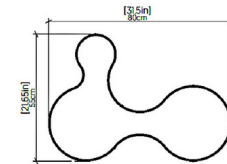

Shown in gold / white acrylic

Specifications

COLOR	White Acrylic
BODY FINISH	Gold
WATTAGE	56W
DIMMER	Low Voltage Electronic
DIMENSIONS	31.5"L x 21.65"W x 7.87"H
INTEGRATED LED MODULE	1 x LED/56W/120V LED