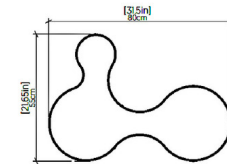

Shown in gold / white acrylic