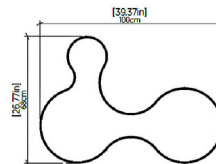

Lightology

lightology.com
866-954-4489
04-22-26

Project: _____

Company: _____

Location: _____ Fixture Type: _____

SPEC #: **ACO1302590**

Approved On: _____ Approved By: _____

KS Organic Color-Select Ceiling Flush Light

By Accord Iluminacao

Description

The KS Organic Color-Select Ceiling Flush Light brings a decorative outdoor vibe to a variety of interior spaces. The unique and organically shaped frame in Natural Wood Veneer surrounds a White Acrylic diffuser that casts warm shadows of light across your room. Note: Built in color temperature adjustability. Switch from 3000K/3500K/4000K.

Specifications

COLOR	White Acrylic
BODY FINISH	Gold
WATTAGE	56W
DIMMER	Low Voltage Electronic
DIMENSIONS	31.5"L x 21.65"W x 7.87"H
INTEGRATED LED MODULE	1 x LED/56W/120V LED

Technical Information

COLOR RENDERING	90 CRI
LAMP COLOR	CCT Select
LUMENS/WATT	68.75
LUMINOUS FLUX	3850 lumens

Shown in gold / white acrylic

CLICK TO VIEW PRODUCT

Notes: