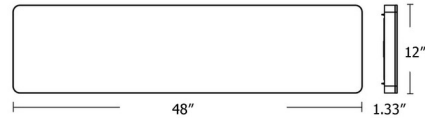

CLICK TO VIEW PRODUCT

Notes: