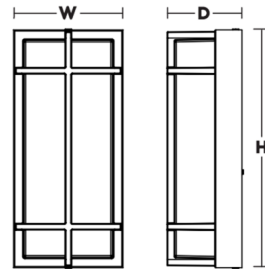

Shown in painted nickel / white

	W	D
H	12"	3-3/4"
	5-1/2"	3-3/4"
	20"	7"
	36"	8"

Specifications

COLOR White
 BODY FINISH Painted Nickel
 WATTAGE 26W
 DIMMER Not Dimmable
 DIMENSIONS 5.5"W x 12"H x 3.75"D
 INTEGRATED LED MODULE 1 x LED/26W/120-277V LED
 COUNTRY OF ORIGIN China