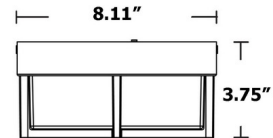

CLICK TO VIEW PRODUCT

Notes: