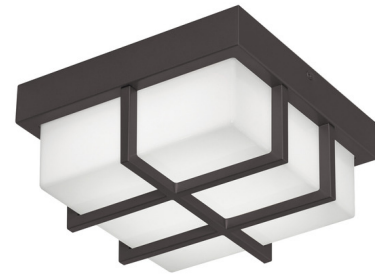

Lightology

lightology.com
866-954-4489
04-22-26

Project: _____

Company: _____

Location: _____ Fixture Type: _____

SPEC #: **AFX1302625**

Approved On: _____ Approved By: _____

August Color-Select Outdoor Ceiling Light Fixture By AFX

Description

The August Color-Select Outdoor Ceiling Light Fixture brings a bold, decorative look to your exterior space. The smooth acrylic diffuser casts warm shadows across your area. Note: Built in color temperature adjustability. Switch from 3000K/350K/4000K.

Specifications

COLOR	White
BODY FINISH	Black
WATTAGE	9W
DIMMER	Not Dimmable
DIMENSIONS	8.11"W x 3.75"H
INTEGRATED LED MODULE	1x LED/9W/120-277V LED
COUNTRY OF ORIGIN	China

Technical Information

LAMP LIFE	50000 hours
COLOR RENDERING	90 CRI
LAMP COLOR	CCT Select
LUMENS/WATT	75.00
LUMINOUS FLUX	675 lumens

Shown in black / white