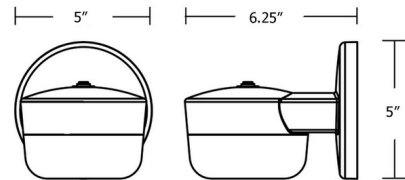

CLICK TO VIEW PRODUCT

Notes: