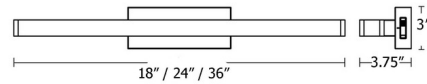

### Description

The Brock Color-Select Bathroom Vanity Light brings both function and beauty to your interior space. The smooth frame holds acrylic diffusers. Built in side switch allows selection of up light, down light or both. May be mounted horizontally or vertically. Note: Built in color temperature adjustability. Switch from 2700K/3000K/3500K/4000K/5000K. Fixture mounts to a 2 inchx4 inch junction box. Includes a cover to fit on a standard 4 inchx4 inch junction box.

### Specifications

COLOR . . . . . Frosted  
 BODY FINISH . . . . . Satin Brass  
 WATTAGE . . . . . 20W  
 DIMMER . . . . . Low Voltage Electronic  
 DIMENSIONS . . . . . 18"W x 3"H x 3.75"D  
 INTEGRATED LED MODULE . . . . . 2 x LED/10W/120V LED  
 COUNTRY OF ORIGIN . . . . . China

### Technical Information

LAMP LIFE . . . . . 50000 hours  
 COLOR RENDERING . . . . . 90 CRI  
 LAMP COLOR . . . . . CCT Select  
 LUMENS/WATT . . . . . 100.00  
 LUMINOUS FLUX . . . . . 1000 lumens

Shown in satin brass / frosted