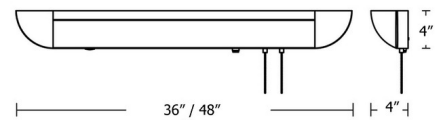

### Specifications

COLOR	N/A
BODY FINISH	Satin Nickel
WATTAGE	29W
DIMMER	Not Dimmable
DIMENSIONS	36"W x 4"H x 4"D
INTEGRATED LED MODULE	1 x LED/29W/120V LED
COUNTRY OF ORIGIN	China