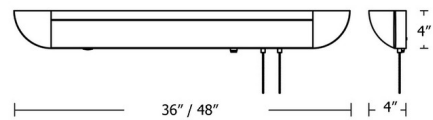

Shown in satin nickel

Specifications

COLOR	N/A
BODY FINISH	Satin Nickel
WATTAGE	29W
DIMMER	Not Dimmable
DIMENSIONS	36\"W x 4\"H x 4\"D
INTEGRATED LED MODULE	1 x LED/29W/120V LED
COUNTRY OF ORIGIN	China

Technical Information