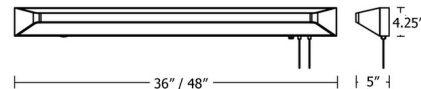

### Specifications

COLOR	White
BODY FINISH	Black
WATTAGE	58W
DIMMER	Not Dimmable
DIMENSIONS	36"W x 4.25"H x 5"D
INTEGRATED LED MODULE	2 x LED/29W/120V LED
COUNTRY OF ORIGIN	China