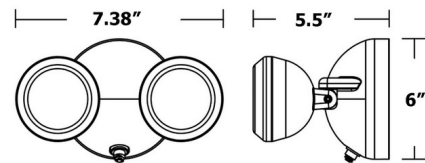

Shown in black / white

Specifications

COLOR	White
BODY FINISH	Black
WATTAGE	12W
DIMMER	Not Dimmable
DIMENSIONS	7.38"W x 6"H x 5.5"D
INTEGRATED LED MODULE	2 x LED/6W/120V LED
COUNTRY OF ORIGIN	China

Technical Information