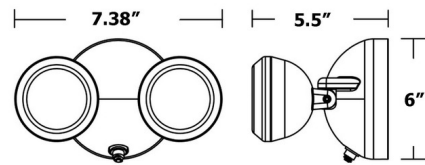

CLICK TO VIEW PRODUCT

Notes: