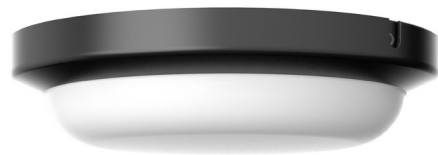

Lightology

lightology.com
866-954-4489
04-21-26

Project: _____

Company: _____

Location: _____ Fixture Type: _____

SPEC #: **AFX1302653**

Approved On: _____ Approved By: _____

Dean Color-Select Outdoor Ceiling Flush Light By AFX

Description

The Dean Color-Select Outdoor Ceiling Flush Light brings a clean simplicity to your exterior space. The smooth frame is complemented by a polycarbonate diffuser that casts warm light across your area. Easy to install with a tether cable for hands free wiring. Ideal for coastal applications. Note: Built in color temperature adjustability. Switch from 3000K/400K/5000K.

Specifications

COLOR White
BODY FINISH Black
WATTAGE 12W
DIMMER Not Dimmable
DIMENSIONS 8"W x 2"H
INTEGRATED LED MODULE 1 x LED/12W/120V LED
COUNTRY OF ORIGIN China

Technical Information

LAMP LIFE 50000 hours
COLOR RENDERING 80 CRI
LAMP COLOR CCT Select
LUMENS/WATT 75.00
LUMINOUS FLUX 900 lumens

Shown in black / white

CLICK TO VIEW PRODUCT

Notes: