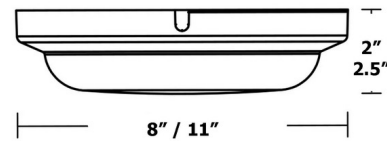

CLICK TO VIEW PRODUCT

Notes: