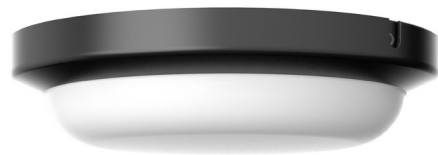

Lightology

lightology.com
866-954-4489
06-08-26

Project: _____

Company: _____

Location: _____ Fixture Type: _____

SPEC #: **AFX1302653**

Approved On: _____ Approved By: _____

Dean Color-Select Outdoor Ceiling Flush Light By AFX

Description

The Dean Color-Select Outdoor Ceiling Flush Light brings a clean simplicity to your exterior space. The smooth frame is complemented by a polycarbonate diffuser that casts warm light across your area. Easy to install with a tether cable for hands free wiring. Ideal for coastal applications. Note: Built in color temperature adjustability. Switch from 3000K/400K/5000K.

Specifications

COLOR White
 BODY FINISH Black
 WATTAGE 12W
 DIMMER Not Dimmable
 DIMENSIONS 8"W x 2"H
 INTEGRATED LED MODULE 1 x LED/12W/120V LED
 COUNTRY OF ORIGIN China

Technical Information

LAMP LIFE 50000 hours
 COLOR RENDERING 80 CRI
 LAMP COLOR CCT Select
 LUMENS/WATT 75.00
 LUMINOUS FLUX 900 lumens

Shown in black / white

CLICK TO VIEW PRODUCT

Notes: