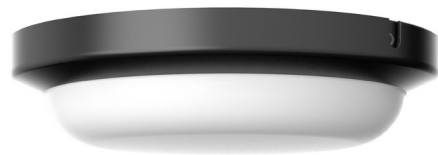

## Dean Color-Select Outdoor Ceiling Flush Light By AFX

### Description

The Dean Color-Select Outdoor Ceiling Flush Light brings a clean simplicity to your exterior space. The smooth frame is complemented by a polycarbonate diffuser that casts warm light across your area. Easy to install with a tether cable for hands free wiring. Ideal for coastal applications. Note: Built in color temperature adjustability. Switch from 3000K/400K/5000K.

### Specifications

COLOR . . . . . White  
BODY FINISH . . . . . Black  
WATTAGE . . . . . 12W  
DIMMER . . . . . Not Dimmable  
DIMENSIONS . . . . . 8"W x 2"H  
INTEGRATED LED MODULE . . . . . 1 x LED/12W/120V LED  
COUNTRY OF ORIGIN . . . . . China