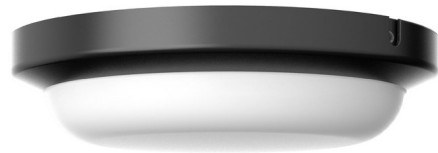

Lightology

lightology.com
866-954-4489
07-14-25

Project: _____

Company: _____

Location: _____ Fixture Type: _____

SPEC #: **AFX1302653**

Approved On: _____ Approved By: _____

Dean Color-Select Outdoor Ceiling Flush Light By AFX

Description

The Dean Color-Select Outdoor Ceiling Flush Light brings a clean simplicity to your exterior space. The smooth frame is complemented by a polycarbonate diffuser that casts warm light across your area. Easy to install with a tether cable for hands free wiring. Ideal for coastal applications. Note: Built in color temperature adjustability. Switch from 3000K/400K/5000K.

Specifications

COLOR . . . . . White
BODY FINISH . . . . . Black
WATTAGE 12W
DIMMER . . . . . Not Dimmable
DIMENSIONS . . . . . 8"W x 2"H
INTEGRATED LED MODULE . . . . . 1 x LED/12W/120V LED
COUNTRY OF ORIGIN . . . . . China

Technical Information

LAMP LIFE . . . . . 50000 hours
COLOR RENDERING . . . . . 80 CRI
LAMP COLOR . . . . . CCT Select
LUMENS/WATT 75.00
LUMINOUS FLUX . . . . . 900 lumens

Shown in black / white