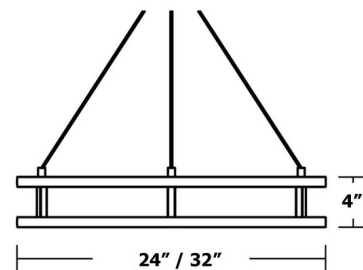

### Specifications

COLOR	White
BODY FINISH	Gold
WATTAGE	45W
DIMMER	Low Voltage Electronic
DIMENSIONS	24"W x 4"H
INTEGRATED LED MODULE	2 x LED/22.5W/120-277V LED
COUNTRY OF ORIGIN	China

### Technical Information

PRODUCT DIMENSIONS	Adjustable Cable Lengths: 108"
LAMP LIFE	50000 hours
COLOR RENDERING	90 CRI
LAMP COLOR	CCT Select
LUMENS/WATT	100.00
LUMINOUS FLUX	2250 lumens

Shown in gold / white