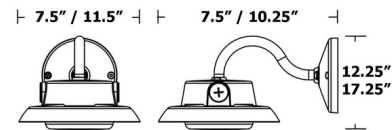

CLICK TO VIEW PRODUCT

Notes: