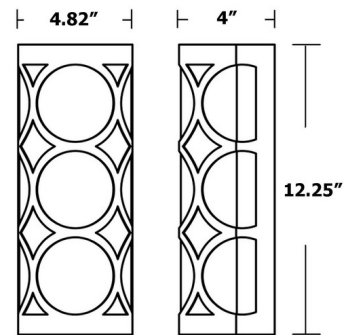

By AFX

Description

The Lake Wall Sconce seamlessly intertwines contemporary-transitional style with its chic shape. Features a laser cut design with a white acrylic diffuser, casting warm shadows across your space. Available in an integrated color-select LED option or candelabra base LED option. Note: Built in color temperature adjustability. Switch from 2700K/3000K/3500K/4000K/5000K. Note: Title 24 compliant for color-select integrated LED option only.

Shown in gold / white

Specifications

COLOR	White
BODY FINISH	Gold
WATTAGE	14W
DIMMER	Standard 120V
DIMENSIONS	4.82\"W x 12.25\"H x 4\"D
BULB NOT INCLUDED	2 x B10/Candelabra (E12)/7W/120V LED
COUNTRY OF ORIGIN	China