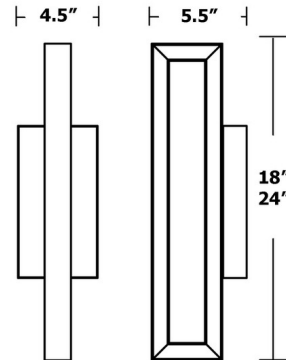

CLICK TO VIEW PRODUCT

Notes: