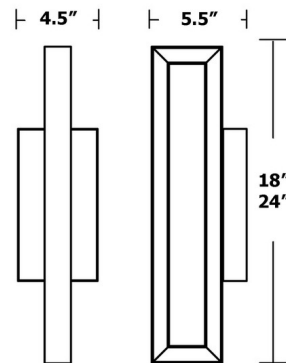

CLICK TO VIEW PRODUCT

Notes: