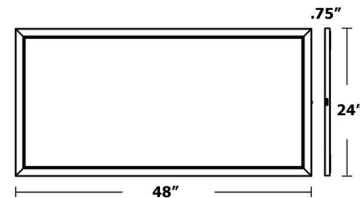

Shown in white / white

Specifications

COLOR	White
BODY FINISH	White
WATTAGE	50W
DIMMER	Low Voltage Electronic
DIMENSIONS	48"L x 24"W x 1"H
INTEGRATED LED MODULE	1 x LED/50W/120V LED
COUNTRY OF ORIGIN	China