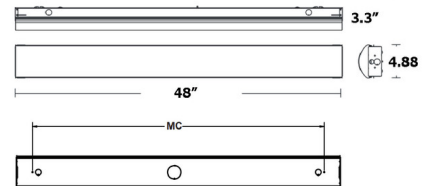

Lightology

lightology.com
866-954-4489
04-04-26

Project: _____

Company: _____

Location: _____ Fixture Type: _____

SPEC #: **AFX1302692**

Approved On: _____ Approved By: _____

Lisle Motion Sensor Ceiling Flush Light

By AFX

Description

The Lisle Ceiling Flush Light brings a clean look to your interior space. The large size is perfect over a table or in a large room.

Specifications

COLOR . . . . . White
BODY FINISH . . . . . White
WATTAGE 34W
DIMMER . . . . . Not Dimmable
DIMENSIONS . . . . . 48"W x 3.3"H x 4.88"D
INTEGRATED LED MODULE . . . . . 1 x LED/34W/120V LED
COUNTRY OF ORIGIN . . . . . China

Technical Information

LAMP LIFE . . . . . 50000 hours
COLOR RENDERING . . . . . 90 CRI
LAMP COLOR 3000K
LUMENS/WATT 91.18
LUMINOUS FLUX . . . . . 3100 lumens

Notes: