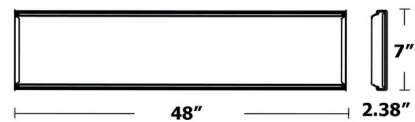

By AFX

Description

The Led Wrap 4000K Ceiling Light brings a clean look to your interior space. The large size is perfect over a table or in a large room.

Shown in white / walnut

Specifications

COLOR	Walnut
BODY FINISH	White
WATTAGE	60W
DIMMER	Not Dimmable
DIMENSIONS	48"W x 2.38"H x 7"D
INTEGRATED LED MODULE	2 x LED/30W/120V LED
COUNTRY OF ORIGIN	China