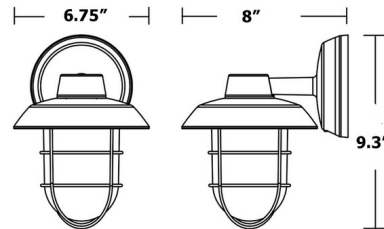

Shown in black / white

Specifications

COLOR	White
BODY FINISH	Black
WATTAGE	12W
DIMMER	Not Dimmable
DIMENSIONS	6.75"W x 9.3"H x 8"D
INTEGRATED LED MODULE	1 x LED/12W/120V LED
COUNTRY OF ORIGIN	China

Technical Information