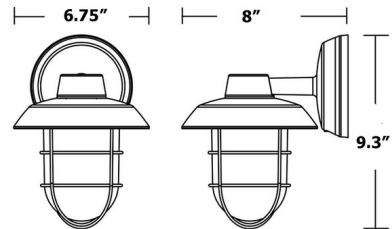

### Specifications

COLOR	White
BODY FINISH	Black
WATTAGE	12W
DIMMER	Not Dimmable
DIMENSIONS	6.75"W x 9.3"H x 8"D
INTEGRATED LED MODULE	1 x LED/12W/120V LED
COUNTRY OF ORIGIN	China