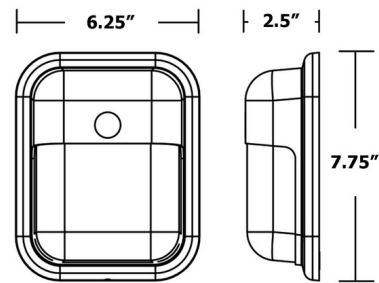

Shown in black / white

Specifications

COLOR	White
BODY FINISH	Black
WATTAGE	12W
DIMMER	Not Dimmable
DIMENSIONS	6.25"W x 7.75"H x 2.5"D
INTEGRATED LED MODULE	1 x LED/12W/120V LED
COUNTRY OF ORIGIN	China

Technical Information