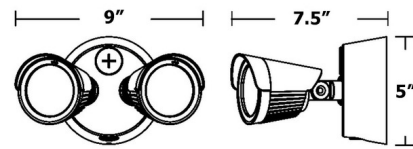

Lightology

lightology.com
866-954-4489
06-29-26

Project: _____

Company: _____

Location: _____ Fixture Type: _____

SPEC #: **AFX1302702**

Approved On: _____ Approved By: _____

Pratt Color-Select Outdoor Spot Wall Light By AFX

Description

The Pratt Color-Select Outdoor Spot Wall Light is perfect for illuminating your outdoor area. The dual heads adjust to direct light exactly where you need it. Easy installation. Includes Dusk or Dawn Photocell. Note: Built in color temperature adjustability. Switch from 3000K/4000K/5000K.

Shown in black / clear

Specifications

COLOR	Clear
BODY FINISH	Black
WATTAGE	22W
DIMMER	Not Dimmable
DIMENSIONS	9"W x 5"H x 7.5"D
INTEGRATED LED MODULE	2 x LED/11W/120V LED
COUNTRY OF ORIGIN	China

Technical Information

LAMP LIFE	50000 hours
COLOR RENDERING	80 CRI
LAMP COLOR	CCT Select
LUMENS/WATT	172.73
LUMINOUS FLUX	1900 lumens

CLICK TO VIEW PRODUCT

Notes: