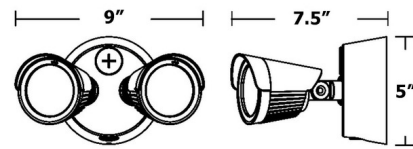

Shown in black / clear

Specifications

COLOR	Clear
BODY FINISH	Black
WATTAGE	22W
DIMMER	Not Dimmable
DIMENSIONS	9"W x 5"H x 7.5"D
INTEGRATED LED MODULE	2 x LED/11W/120V LED
COUNTRY OF ORIGIN	China

Technical Information