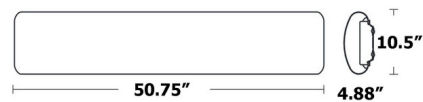

Shown in white / white