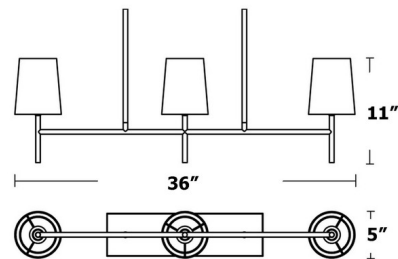

Shown in black / white linen

Specifications

COLOR White Linen
BODY FINISH Black
WATTAGE 21W
DIMMER Standard 120V
DIMENSIONS 36"L x 5"W x 11"H
BULB NOT INCLUDED 3 x B10/Candelabra (E12)/7W/120V LED
COUNTRY OF ORIGIN China

Technical Information

PRODUCT DIMENSIONS Downrods: Two 6" and Four 12" Included

CLICK TO VIEW PRODUCT

Notes: