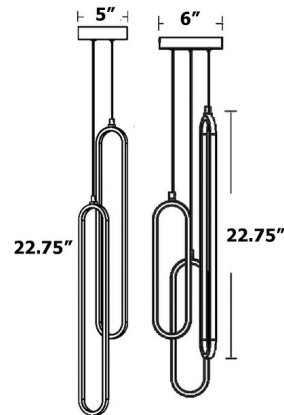

Lightology

lightology.com
866-954-4489
04-23-26

Project: _____

Company: _____

Location: _____ Fixture Type: _____

SPEC #: **AFX1302715**

Approved On: _____ Approved By: _____

Sienna Round Color-Select Multi Light Pendant By AFX

Description

The Sienna Round Color-Select Multi Light Pendant brings a contemporary elegance to your interior space. The smooth diffusers hold a perimeter of illumination that casts warm light across your room. Hang the pendants to create your own unique piece. Note: Built in color temperature adjustability. Switch from 2700K/3000K/3500K/4000K/5000K.

Specifications

COLOR . . . . . White
BODY FINISH . . . . . Painted Nickel
WATTAGE 48W
DIMMER . . . . . Low Voltage Electronic
DIMENSIONS . . . . . 5"W x 22.75"H
INTEGRATED LED MODULE . . . . . 2 x LED/24W/120V LED
COUNTRY OF ORIGIN . . . . . China

Technical Information

PRODUCT DIMENSIONS . . . . . Adjustable Cable Lengths: 72"
LAMP LIFE . . . . . 50000 hours
COLOR RENDERING . . . . . 90 CRI
LAMP COLOR . . . . . CCT Select
LUMENS/WATT 50.00
LUMINOUS FLUX . . . . . 1200 lumens

Shown in painted nickel / white

CLICK TO VIEW PRODUCT

Notes: