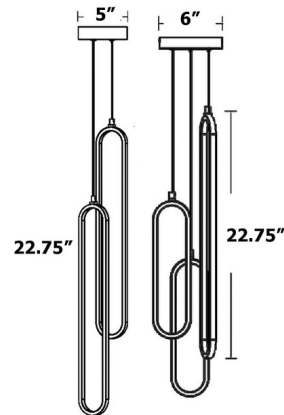

Specifications

COLOR	White
BODY FINISH	Painted Nickel
WATTAGE	48W
DIMMER	Low Voltage Electronic
DIMENSIONS	5"W x 22.75"H
INTEGRATED LED MODULE	2 x LED/24W/120V LED
COUNTRY OF ORIGIN	China

Technical Information

PRODUCT DIMENSIONS	Adjustable Cable Lengths: 72"
LAMP LIFE	50000 hours
COLOR RENDERING	.90 CRI
LAMP COLOR	. CCT Select
LUMENS/WATT	50.00
LUMINOUS FLUX	.1200 lumens

Shown in painted nickel / white

CLICK TO VIEW PRODUCT