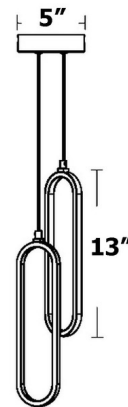

### Specifications

COLOR	White
BODY FINISH	Painted Nickel
WATTAGE	40W
DIMMER	Low Voltage Electronic
DIMENSIONS	5"W x 13"H
INTEGRATED LED MODULE	2 x LED/20W/120V LED
COUNTRY OF ORIGIN	China

### Technical Information

PRODUCT DIMENSIONS	Adjustable Cable Lengths: 72"
LAMP LIFE	50000 hours
COLOR RENDERING	.90 CRI
LAMP COLOR	. CCT Select
LUMENS/WATT	45.00
LUMINOUS FLUX	900 lumens

Shown in painted nickel / white