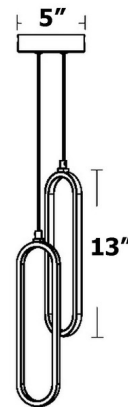

Specifications

COLOR White
BODY FINISH Painted Nickel
WATTAGE 40W
DIMMER Low Voltage Electronic
DIMENSIONS 5"W x 13"H
INTEGRATED LED MODULE 2 x LED/20W/120V LED
COUNTRY OF ORIGIN China

Technical Information

PRODUCT DIMENSIONS Adjustable Cable Lengths: 72"
LAMP LIFE 50000 hours
COLOR RENDERING 90 CRI
LAMP COLOR CCT Select
LUMENS/WATT 45.00
LUMINOUS FLUX 900 lumens

Shown in painted nickel / white

CLICK TO VIEW PRODUCT