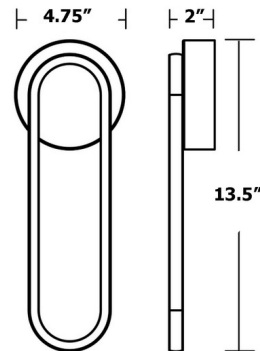

### Specifications

COLOR . . . . . White  
BODY FINISH . . . . . Painted Nickel  
WATTAGE . . . . . 10W  
DIMMER . . . . . Low Voltage Electronic  
DIMENSIONS . . . . . 4.75"W x 13.5"H x 2"D  
INTEGRATED LED MODULE . . . . . 1 x LED/10W/120V LED  
COUNTRY OF ORIGIN . . . . . China

### Technical Information

LAMP LIFE . . . . . 50000 hours  
COLOR RENDERING . . . . . 90 CRI  
LAMP COLOR . . . . . CCT Select  
LUMENS/WATT . . . . . 45.00  
LUMINOUS FLUX . . . . . 450 lumens

Shown in painted nickel / white