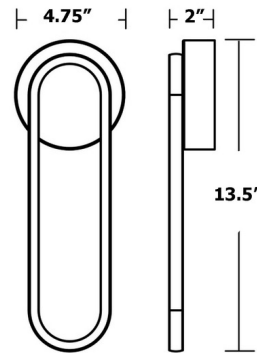

Specifications

COLOR	White
BODY FINISH	Black
WATTAGE	10W
DIMMER	Low Voltage Electronic
DIMENSIONS	4.75"W x 13.5"H x 2"D
INTEGRATED LED MODULE	1 x LED/10W/120V LED
COUNTRY OF ORIGIN	China

Technical Information

LAMP LIFE	50000 hours
COLOR RENDERING	90 CRI
LAMP COLOR	CCT Select
LUMENS/WATT	45.00
LUMINOUS FLUX	450 lumens

Shown in black / white

CLICK TO VIEW PRODUCT

Notes: