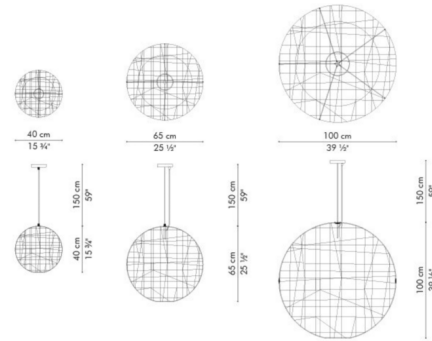

Description

The C U C Me Round Hanging Lamp features the charming beauty of woven wire dipped into salago fiber and powder-coated hand woven wire frame. The lampshade diffuser is handmade paper laminated mylar and sits within the textural frame, radiating a soft warm glow. Canopy finish in black with black cord. Note: 39 inch version size does not fit through standard door frames

Specifications

COLOR Brown
 BODY FINISH Black
 WATTAGE 75W
 DIMMER Standard 120V
 DIMENSIONS 15.75"W x 15.75"H
 BULB NOT INCLUDED 1 x A19/Medium (E26)/75W/120V Incandescent
 OTHER BULB OPTIONS 1 x A19/Medium (E26)/120V LED
 COUNTRY OF ORIGIN Philippines

Technical Information

PRODUCT DIMENSIONS Cord Length: 59"

Shown in black / brown

CLICK TO VIEW PRODUCT

Notes: