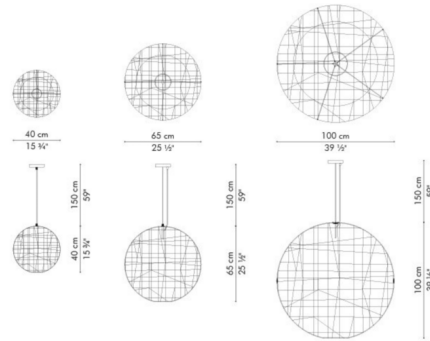

By Kenneth Cobonpue

Description

The C U C Me Round Hanging Lamp features the charming beauty of woven wire dipped into salago fiber and powder-coated hand woven wire frame. The lampshade diffuser is handmade paper laminated mylar and sits within the textural frame, radiating a soft warm glow. Canopy finish in black with black cord. Note: 39 inch version size does not fit through standard door frames

Specifications

COLOR Brown
BODY FINISH Black
WATTAGE 75W
DIMMER Standard 120V
DIMENSIONS 15.75"W x 15.75"H
BULB NOT INCLUDED 1 x A19/Medium (E26)/75W/120V Incandescent
OTHER BULB OPTIONS 1 x A19/Medium (E26)/120V LED
COUNTRY OF ORIGIN Philippines

Technical Information

PRODUCT DIMENSIONS Cord Length: 59"

Shown in black / brown

CLICK TO VIEW PRODUCT

Notes: