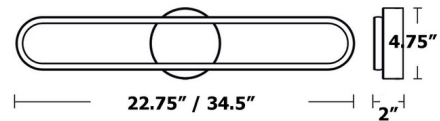

### Specifications

COLOR . . . . . White  
BODY FINISH . . . . . Black  
WATTAGE . . . . . 19W  
DIMMER . . . . . Low Voltage Electronic  
DIMENSIONS . . . . . 22.75"W x 4.75"H x 2"D  
INTEGRATED LED MODULE . . . . . 1 x LED/19W/120V LED  
COUNTRY OF ORIGIN . . . . . China