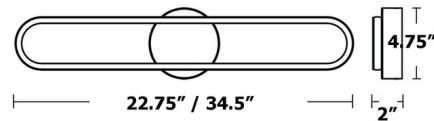

CLICK TO VIEW PRODUCT

Notes: