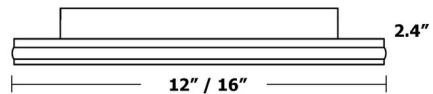

CLICK TO VIEW PRODUCT

Notes: