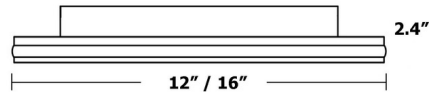

CLICK TO VIEW PRODUCT

Notes: