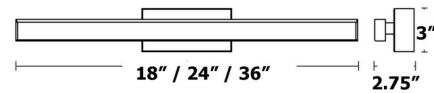

Description

The Tonya Color-Select Bathroom Vanity Light brings a clean minimalism to your interior space. The slim has frame has 2-directional, warm lighting. Includes a squared cover plate to cover a standard 4x4 inch US junction box. Note: Built in color temperature adjustability. Switch from 2700K/3000K/3500K/4000K/5000K.

Shown in black / white

Specifications

COLOR	White
BODY FINISH	Black
WATTAGE	9W
DIMMER	Low Voltage Electronic
DIMENSIONS	18"W x 3"H x 2.75"D
INTEGRATED LED MODULE	1 x LED/9W/120V LED
COUNTRY OF ORIGIN	China