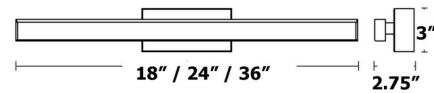

Description

The Tonya Color-Select Bathroom Vanity Light brings a clean minimalism to your interior space. The slim has frame has 2-directional, warm lighting. Includes a squared cover plate to cover a standard 4x4 inch US junction box. Note: Built in color temperature adjustability. Switch from 2700K/3000K/3500K/4000K/5000K.

Shown in black / white

Specifications

COLOR White
BODY FINISH Black
WATTAGE 9W
DIMMER Low Voltage Electronic
DIMENSIONS 18"W x 3"H x 2.75"D
INTEGRATED LED MODULE 1 x LED/9W/120V LED
COUNTRY OF ORIGIN China