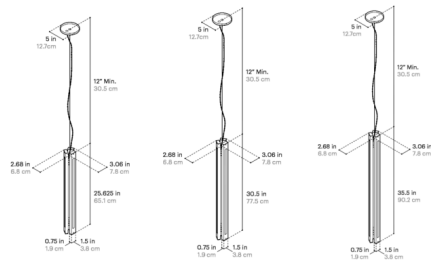

### Description

The Bundle X3 Pendant features a trio of vertical luminaires grouped together into a slender cluster. The light sources are directed outward to emit an ambient glow in all directions. Bundle's minimalist expression is enhanced by a variety of luxe metal finishes.

### Specifications

COLOR	N/A
BODY FINISH	Brushed Brass
WATTAGE	22W
DIMMER	Low Voltage Electronic
DIMENSIONS	3.06"W x 25.625"H x 2.68"D
INTEGRATED LED MODULE	1 x LED/22W/120V LED
COUNTRY OF ORIGIN	United States

### Technical Information

PRODUCT DIMENSIONS	Minimum Drop: 12"
LAMP LIFE	60000 hours
COLOR RENDERING	.94 CRI
LAMP COLOR	2700K
LUMENS/WATT	103.36
LUMINOUS FLUX	2274 lumens

Shown in brushed brass

CLICK TO VIEW PRODUCT