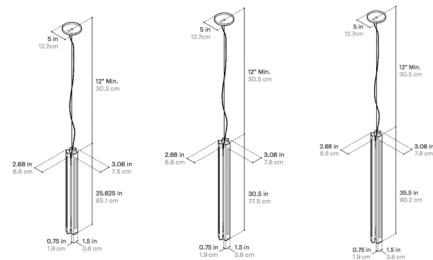

CLICK TO VIEW PRODUCT

Notes: