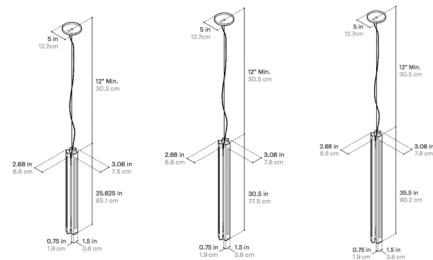

### Description

The Bundle X3 Pendant features a trio of vertical luminaires grouped together into a slender cluster. The light sources are directed outward to emit an ambient glow in all directions. Bundle's minimalist expression is enhanced by a variety of luxe metal finishes.

### Specifications

COLOR	N/A
BODY FINISH	Brushed Brass
WATTAGE	22W
DIMMER	Low Voltage Electronic
DIMENSIONS	3.06"W x 25.625"H x 2.68"D
INTEGRATED LED MODULE	1 x LED/22W/120V LED
COUNTRY OF ORIGIN	United States

### Technical Information

PRODUCT DIMENSIONS	Minimum Drop: 12"
LAMP LIFE	60000 hours
COLOR RENDERING	.94 CRI
LAMP COLOR	2700K
LUMENS/WATT	103.36
LUMINOUS FLUX	2274 lumens

Shown in brushed brass

CLICK TO VIEW PRODUCT