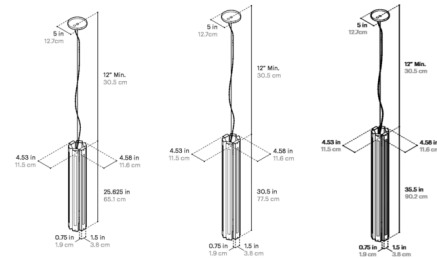

Description

The Bundle X6 Pendant features six vertical luminaires grouped together into a slender cluster. The light sources are directed outward to emit an ambient glow in all directions. Bundle's minimalist expression is enhanced by a variety of luxe metal finishes.

Shown in brushed nickel

Specifications

COLOR	N/A
BODY FINISH	Brushed Nickel
WATTAGE	22W
DIMMER	Low Voltage Electronic
DIMENSIONS	4.58"W x 25.625"H x 4.53"D
INTEGRATED LED MODULE	1 x LED/22W/120V LED
COUNTRY OF ORIGIN	United States

Technical Information

PRODUCT DIMENSIONS	Minimum Drop: 12"
LAMP LIFE	60000 hours
COLOR RENDERING	94 CRI
LAMP COLOR	2700K
LUMENS/WATT	90.36
LUMINOUS FLUX	1988 lumens

CLICK TO VIEW PRODUCT

Notes: