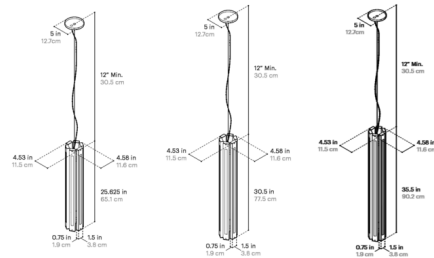

Description

The Bundle X6 Pendant features six vertical luminaires grouped together into a slender cluster. The light sources are directed outward to emit an ambient glow in all directions. Bundle's minimalist expression is enhanced by a variety of luxe metal finishes.

Specifications

COLOR N/A
 BODY FINISH Brushed Nickel
 WATTAGE 22W
 DIMMER Low Voltage Electronic
 DIMENSIONS 4.58"W x 25.625"H x 4.53"D
 INTEGRATED LED MODULE 1 x LED/22W/120V LED
 COUNTRY OF ORIGIN United States

Technical Information

PRODUCT DIMENSIONS Minimum Drop: 12"
 LAMP LIFE 60000 hours
 COLOR RENDERING 94 CRI
 LAMP COLOR 2700K
 LUMENS/WATT 90.36
 LUMINOUS FLUX 1988 lumens

Shown in brushed nickel

CLICK TO VIEW PRODUCT