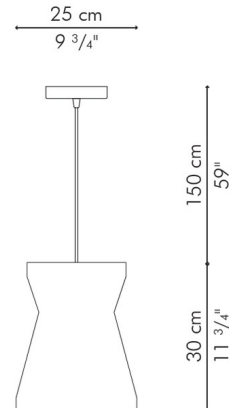

### Specifications

COLOR . . . . . Brown  
BODY FINISH . . . . . Brown  
WATTAGE . . . . . 75W  
DIMMER . . . . . Standard 120V  
DIMENSIONS . . . . . 9.88"W x 11.75"H  
BULB NOT INCLUDED . . . . . 1 x A19/Medium (E26)/75W/120V Incandescent  
OTHER BULB OPTIONS . . . . . 1 x A19/Medium (E26)/120V LED  
COUNTRY OF ORIGIN . . . . . Philippines

### Technical Information

PRODUCT DIMENSIONS . . . . . Adjustable Cord: 59"L

Shown in brown / brown

CLICK TO VIEW PRODUCT

Notes: