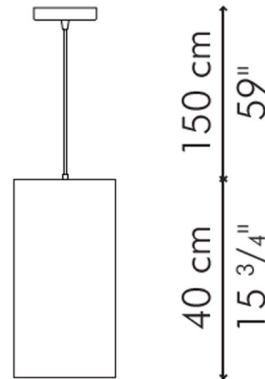

### Specifications

COLOR	Brown
BODY FINISH	Brown
WATTAGE	75W
DIMMER	Standard 120V
DIMENSIONS	8.1"W x 15.75"H
BULB NOT INCLUDED	1 x A19/Medium (E26)/75W/120V Incandescent
OTHER BULB OPTIONS	1 x A19/Medium (E26)/120V LED
COUNTRY OF ORIGIN	Philippines

### Technical Information

PRODUCT DIMENSIONS	Adjustable Cord: 59"L
--------------------	-----------------------

Shown in brown / brown

CLICK TO VIEW PRODUCT

Notes: