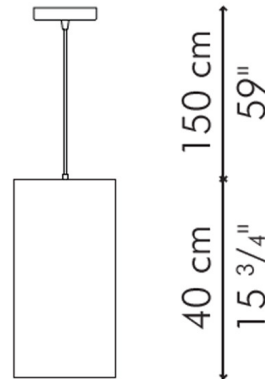

COLOR	Brown
BODY FINISH	Brown
WATTAGE	75W
DIMMER	Standard 120V
DIMENSIONS	8.1"W x 15.75"H
BULB NOT INCLUDED	1 x A19/Medium (E26)/75W/120V Incandescent
OTHER BULB OPTIONS	1 x A19/Medium (E26)/120V LED
COUNTRY OF ORIGIN	Philippines

Technical Information

PRODUCT DIMENSIONS	Adjustable Cord: 59"L
--------------------	-----------------------

Shown in brown / brown

CLICK TO VIEW PRODUCT

Notes: