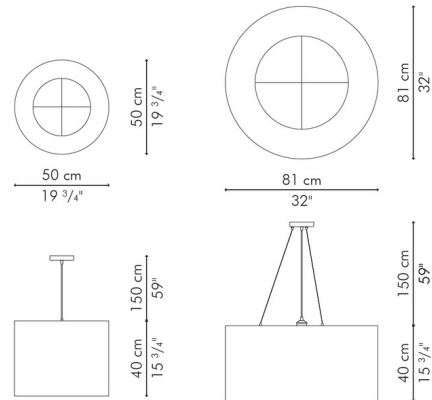

Description

The Kai O Hanging Lamp features hand-laid palm leaf spines which create linear patterns around the exterior of the diffuser, while the inner shade is mylar laminated with handmade paper.

Specifications

COLOR	Brown
BODY FINISH	Brown
WATTAGE	100W
DIMMER	Standard 120V
DIMENSIONS	18.5"W x 15.75"H
BULB NOT INCLUDED	1 x A19/Medium (E26)/100W/120V Incandescent
OTHER BULB OPTIONS	1 x A19/Medium (E26)/120V LED
COUNTRY OF ORIGIN	Philippines

Technical Information

PRODUCT DIMENSIONS	Adjustable Cord: 59"L
--------------------	-------	-----------------------

Shown in brown / brown

CLICK TO VIEW PRODUCT

Notes: