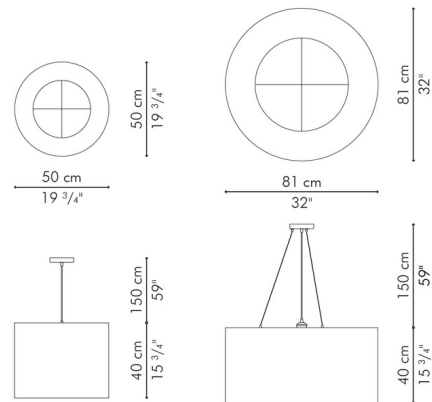

Description

The Kai O Hanging Lamp features hand-laid palm leaf spines which create linear patterns around the exterior of the diffuser, while the inner shade is mylar laminated with handmade paper.

Specifications

COLOR	Brown
BODY FINISH	Brown
WATTAGE	100W
DIMMER	Standard 120V
DIMENSIONS	18.5"W x 15.75"H
BULB NOT INCLUDED	1 x A19/Medium (E26)/100W/120V Incandescent
OTHER BULB OPTIONS	1 x A19/Medium (E26)/120V LED
COUNTRY OF ORIGIN	Philippines

Technical Information

PRODUCT DIMENSIONS	Adjustable Cord: 59"L
--------------------	-------	-----------------------

Shown in brown / brown

CLICK TO VIEW PRODUCT

Notes: