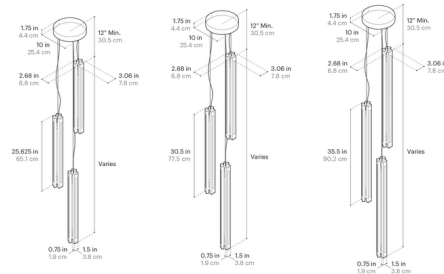

Description

The Bundle X9 Multi Light Pendant features a trio of vertical pendants grouped together into a slender cluster. The light sources are directed outward to emit an ambient glow in all directions. Bundle's minimalist expression is enhanced by a variety of luxe metal finishes.

Shown in brushed brass

Specifications

COLOR	N/A
BODY FINISH	Brushed Brass
WATTAGE	65W
DIMMER	Low Voltage Electronic
DIMENSIONS	10"W x 25.625"H
INTEGRATED LED MODULE	1 x LED/65W/120V LED
COUNTRY OF ORIGIN	United States