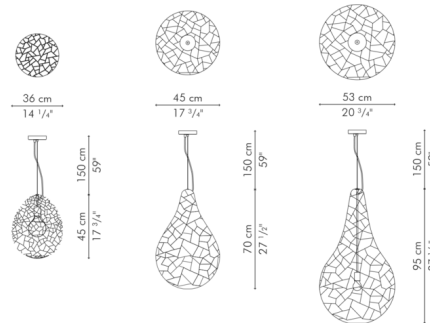

Description

The Kris Kros Hanging Lamp features an elaborate series of bamboo twigs tied to a geometric latticework of steel that offer a stunning accent to your space. The fixture's blend of bamboo and metal along with its open, airy feel makes it a versatile addition to any space.

Shown in black / black / bamboo

Specifications

COLOR Black / Bamboo
 BODY FINISH Black
 WATTAGE 100W
 DIMMER Standard 120V
 DIMENSIONS 20.75"W x 37.5"H
 BULB NOT INCLUDED 1 x A19/Medium (E26)/100W/120V Incandescent
 OTHER BULB OPTIONS 1 x A19/Medium (E26)/120V LED
 COUNTRY OF ORIGIN Philippines

Technical Information

PRODUCT DIMENSIONS Cord Length: 59"

CLICK TO VIEW PRODUCT

Notes: