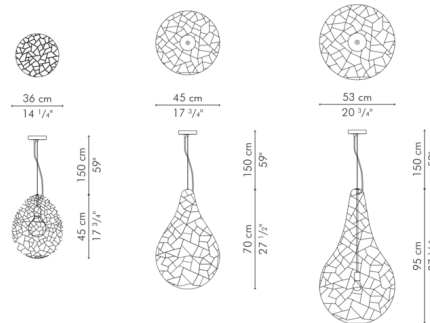

### Description

The Kris Kros Hanging Lamp features an elaborate series of bamboo twigs tied to a geometric latticework of steel that offer a stunning accent to your space. The fixture's blend of bamboo and metal along with its open, airy feel makes it a versatile addition to any space.

### Specifications

COLOR	Black / Bamboo
BODY FINISH	Black
WATTAGE	100W
DIMMER	Standard 120V
DIMENSIONS	20.75"W x 37.5"H
BULB NOT INCLUDED	1 x A19/Medium (E26)/100W/120V Incandescent
OTHER BULB OPTIONS	1 x A19/Medium (E26)/120V LED
COUNTRY OF ORIGIN	Philippines

### Technical Information

PRODUCT DIMENSIONS	Cord Length: 59"
--------------------	------------------

CLICK TO VIEW PRODUCT

Notes: