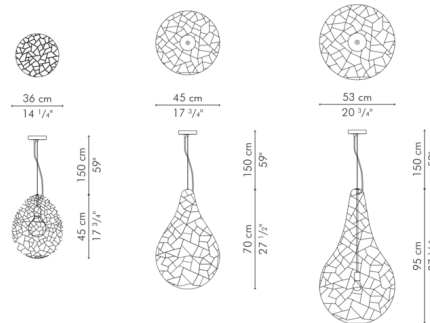

Description

The Kris Kros Hanging Lamp features an elaborate series of bamboo twigs tied to a geometric latticework of steel that offer a stunning accent to your space. The fixture's blend of bamboo and metal along with its open, airy feel makes it a versatile addition to any space.

Shown in black / black / bamboo

Specifications

COLOR	Black / Bamboo
BODY FINISH	Black
WATTAGE	100W
DIMMER	Standard 120V
DIMENSIONS	20.75"W x 37.5"H
BULB NOT INCLUDED	1 x A19/Medium (E26)/100W/120V Incandescent
OTHER BULB OPTIONS	1 x A19/Medium (E26)/120V LED
COUNTRY OF ORIGIN	Philippines

Technical Information

PRODUCT DIMENSIONS	Cord Length: 59"
--------------------	------------------

CLICK TO VIEW PRODUCT

Notes: