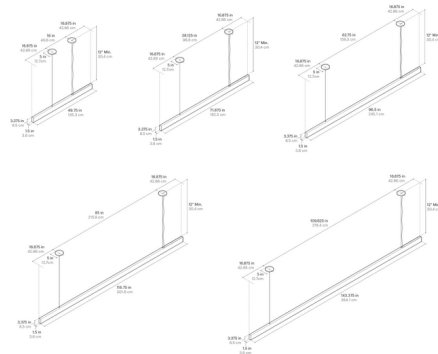

Lightology

lightology.com
866-954-4489
06-04-26

Project: _____

Company: _____

Location: _____ Fixture Type: _____

SPEC #: **AAL1302880**

Approved On: _____ Approved By: _____

2X4 Leather Linear Pendant By AlexAllen Studio

Description

The 2x4 Leather Linear Pendant celebrates the minimal and ordinary with its silhouette inspired by most common piece of dimensional lumber, the 2x4 plank. The pendant's wooden body is wrapped in luxurious leather and accented with metal end caps, elevating the simple expression. An integrated LED runs along the length of the pendant, making it a natural fit above a dining room table or countertop.

Shown in blackened steel / black leather

Specifications

COLOR Black Leather
BODY FINISH Blackened Steel
WATTAGE 15W
DIMMER Low Voltage Electronic
DIMENSIONS 49.75"L x 1.5"W x 3.37"H
INTEGRATED LED MODULE 1 x LED/15W/120V LED
COUNTRY OF ORIGIN United States