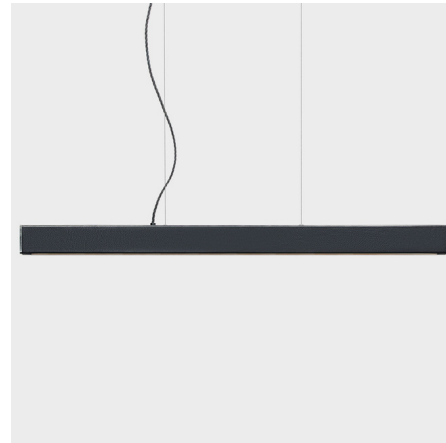

Lightology

lightology.com
866-954-4489
06-04-26

Project: _____

Company: _____

Location: _____ Fixture Type: _____

SPEC #: **AAL1302880**

Approved On: _____ Approved By: _____

2X4 Leather Linear Pendant By AlexAllen Studio

Description

The 2x4 Leather Linear Pendant celebrates the minimal and ordinary with its silhouette inspired by most common piece of dimensional lumber, the 2x4 plank. The pendant's wooden body is wrapped in luxurious leather and accented with metal end caps, elevating the simple expression. An integrated LED runs along the length of the pendant, making it a natural fit above a dining room table or countertop.

Shown in blackened steel / black leather

Specifications

COLOR Black Leather
BODY FINISH Blackened Steel
WATTAGE 15W
DIMMER Low Voltage Electronic
DIMENSIONS 49.75"L x 1.5"W x 3.37"H
INTEGRATED LED MODULE 1 x LED/15W/120V LED
COUNTRY OF ORIGIN United States