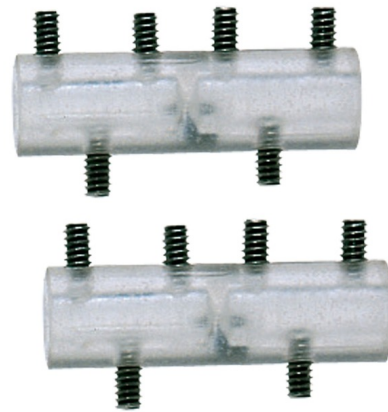

Lightology

lightology.com
866-954-4489
07-10-26

Project: _____

Company: _____

Location: _____ Fixture Type: _____

SPEC #: **ELE13029**

Approved On: _____ Approved By: _____

Kable Lite Isolating Connectors Insulated Kable

By Visual Comfort Architectural

Description

Plastic connectors join cables end to end and isolate power feeds from each other. Available for use with bare or insulated kable. All dual feed canopies and dual feed surface transformers are shipped with isolating connectors. Order additional if required by layout. Sold as pair.

Shown in clear

Specifications

COLOR	N/A
BODY FINISH	Clear
WATTAGE	N/A
DIMMER	N/A
DIMENSIONS	1"W x 0.3"H
BULB	N/A

CLICK TO VIEW PRODUCT

Notes: