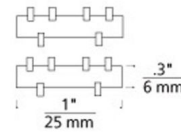

By Visual Comfort Architectural

Description

Plastic connectors join cables end to end and isolate power feeds from each other. Available for use with bare or insulated kable. All dual feed canopies and dual feed surface transformers are shipped with isolating connectors. Order additional if required by layout. Sold as pair.

Shown in clear

Specifications

COLOR	N/A
BODY FINISH	Clear
WATTAGE	N/A
DIMMER	N/A
DIMENSIONS	1"W x 0.3"H
BULB	N/A

CLICK TO VIEW PRODUCT

Notes: