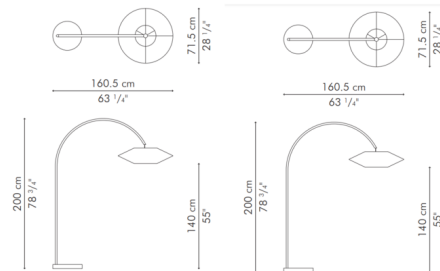

Specifications

COLOR	Brown
BODY FINISH	Brown
WATTAGE	100W
DIMMER	N/A
DIMENSIONS	28.1"W x 78.75"H x 63.25"D
BULB NOT INCLUDED	1 x A19/Medium (E26)/100W/120V Incandescent
OTHER BULB OPTIONS	1 x A19/Medium (E26)/120V LED
COUNTRY OF ORIGIN	Philippines

CLICK TO VIEW PRODUCT

Notes: