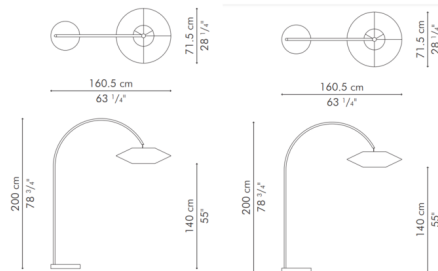

Shown in brown / brown

Specifications

COLOR	Brown
BODY FINISH	Brown
WATTAGE	100W
DIMMER	N/A
DIMENSIONS	28.1"W x 78.75"H x 63.25"D
BULB NOT INCLUDED	1 x A19/Medium (E26)/100W/120V Incandescent
OTHER BULB OPTIONS	1 x A19/Medium (E26)/120V LED
COUNTRY OF ORIGIN	Philippines