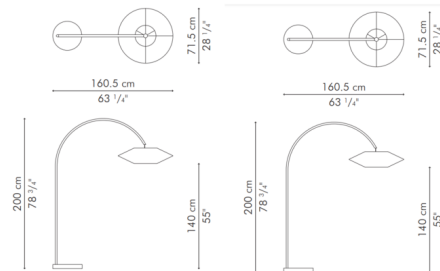

### Specifications

COLOR	Brown
BODY FINISH	Brown
WATTAGE	100W
DIMMER	N/A
DIMENSIONS	28.1"W x 78.75"H x 63.25"D
BULB NOT INCLUDED	1 x A19/Medium (E26)/100W/120V Incandescent
OTHER BULB OPTIONS	1 x A19/Medium (E26)/120V LED
COUNTRY OF ORIGIN	Philippines